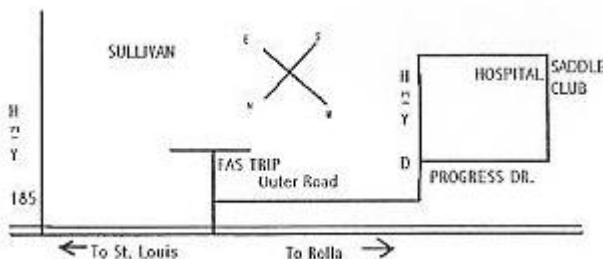

FUN SHOW APRIL 21, 2007

GATE FEE \$2.00 (55 or over or 6 & under free)
Entry Fee \$6.00 one entry
\$12.00 more than one entry

SIGN UP 3:00 pm
Show Begins 4:00 pm

1. Pee Wee Walk Trot (ages 10 & under)
2. Youth Walk Trot (ages 11 to 18)
3. Adult Walk Trot (ages 18 & over)
4. Youth Western Pleasure (ages 11 to 18)
5. Adult Western Pleasure (ages 18 & over)
6. Pee Wee Pole Bending (ages 10 & under)
7. Youth Pole Bending (ages 11 to 18)
8. Adult Pole Bending (ages 18 & over)
9. Dizzy Cowboy
10. Pee Wee Barrels (ages 10 & under)
11. Youth Barrels (ages 11 to 18)
12. Adult Barrels (ages 18 & over)
13. Pee Wee Scurry (ages 10 & under)
14. Youth Scurry (ages 11 to 18)
15. Adult Scurry (ages 18 & over)
16. Pee Wee Flag (ages 10 & under)
17. Youth Flag (ages 11 to 18)
18. Adult Flag (ages 18 & over)
19. Pick Up Race
20. Ribbon Race
21. Pee Wee Egg & Spoon (ages 10 & under)
22. Youth Egg & Spoon (ages 11 to 18)
23. Adult Egg & Spoon (ages 18 & over)

www.sullivansaddleclubsite.com

Directions from 44
Take 44 to Sullivan Exit #225
Westbound 44 turn left at end of ramp
Eastbound 44 turn right at the end of ramp, Turn right onto South Service Rd (immediately after crossing overpass)
Turn left onto HWY D
(turn immediately after Heetco) Turn right onto Progress Dr (road just before Police Station) Turn right into Sullivan Saddle Club Show grounds